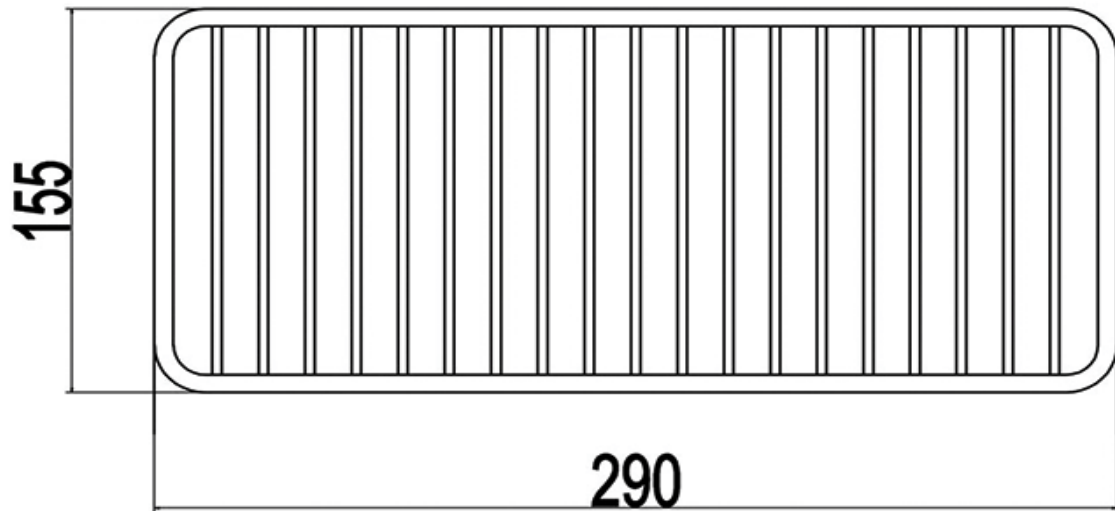

**CRIZTO®**

*a beautiful bathroom speaks well of its owner,  
 make yours speak for you!™*

**SANITARY WARE SPECIFICATIONS & TECHNICAL DRAWINGS**

MODEL NO. <b>CW-907-SSHL</b>	SERIES <b>WIRE BASKET</b>	
DESCRIPTION CRIZTO STAINLESS STEEL WIRE BASKET		
DIMENSION L290MM X W155MM X H50MM		
SCALE 0.60KG	DATE 01-12-2016	DRAWING NO. CW-907-SSHL-01