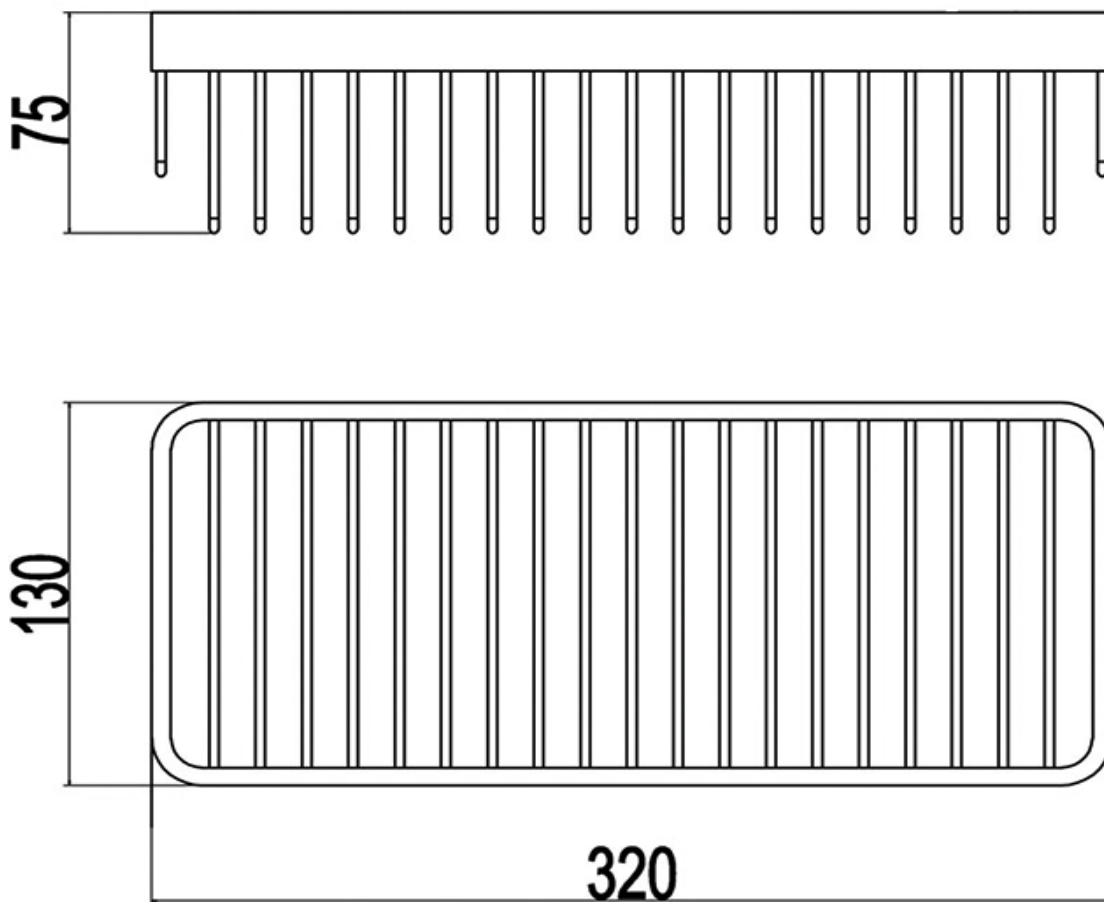

**SANITARY WARE SPECIFICATIONS & TECHNICAL DRAWINGS**

MODEL NO.	CW-913-SSHL		SERIES	WIRE BASKET	
DESCRIPTION	CRIZTO STAINLESS STEEL CORNER WIRE BASKET				
DIMENSION	L320MM X W130MM X H75MM				
SCALE	1KG	DATE	01-12-2016	DRAWING NO.	CW-913-SSHL-01