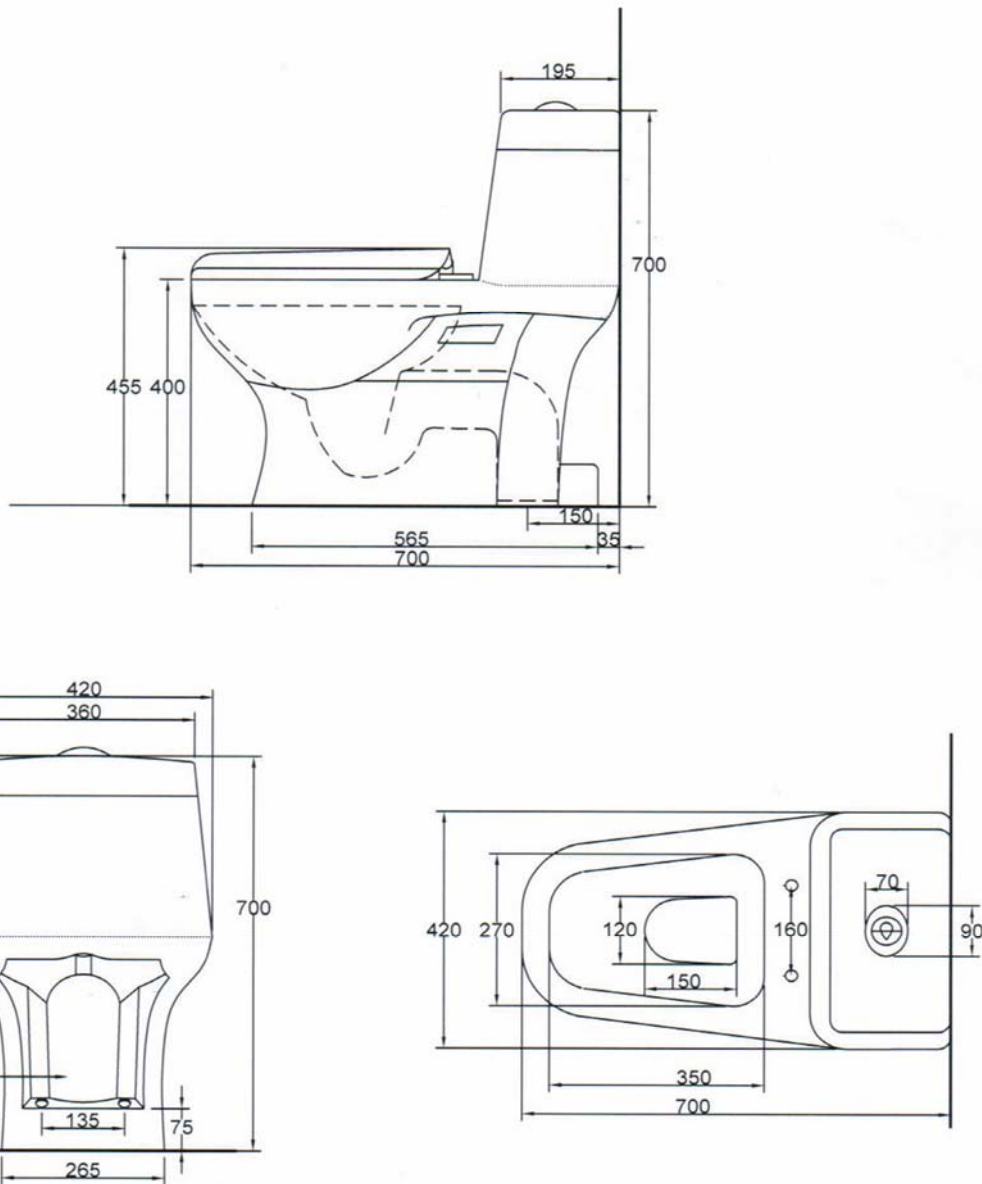

**SANITARY WARE SPECIFICATIONS & TECHNICAL DRAWINGS**

MODEL NO.	CWC-2350-WT6		SERIES	YOKE
DESCRIPTION	CRIZTO YOKE ONE PIECE WC SUITE			
DIMENSION	L700MM X W420MM X H700MM			
SCALE	1:10	DATE	01-12-2016	DRAWING NO.
				CWC-2350-WT6-01