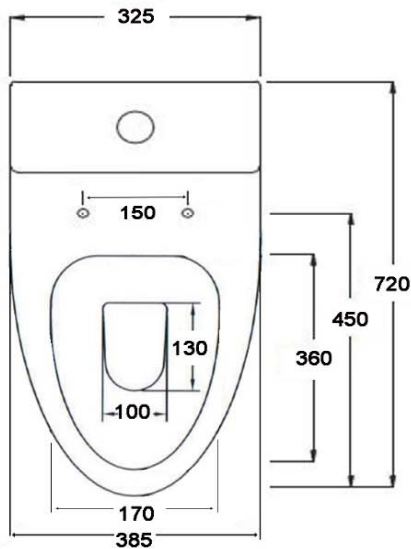

CRIZTO®

*a beautiful bathroom speaks well of its owner,
 make yours speak for you!*

SANITARY WARE SPECIFICATIONS & TECHNICAL DRAWINGS

MODEL NO.

CWC-2530-WTP

SERIES

WATER CLOSET

DESCRIPTION

CRIZTO ONE PIECE WC SUITE

DIMENSION

SCALE

DATE

01-10-2022

DRAWING NO.

CWC-2530-WTP-01