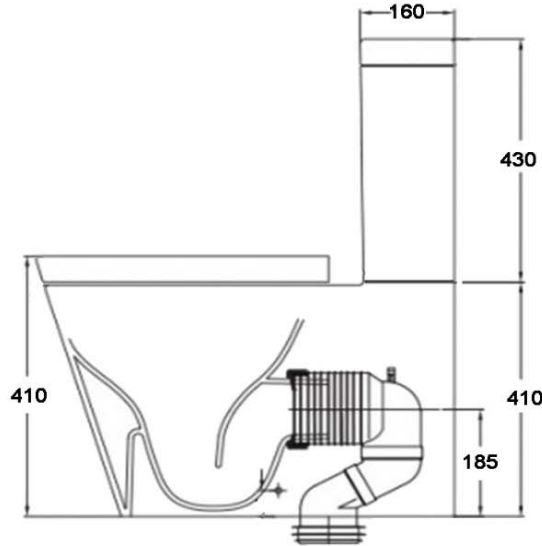

CRIZTO®

*a beautiful bathroom speaks well of its owner,
 make yours speak for you!*

SANITARY WARE SPECIFICATIONS & TECHNICAL DRAWINGS

MODEL NO.

CWC-2530-WTP

SERIES

WATER CLOSET

DESCRIPTION

CRIZTO ONE PIECE WC SUITE

DIMENSION

SCALE

DATE

01-10-2022

DRAWING NO.

CWC-2530-WTP-01