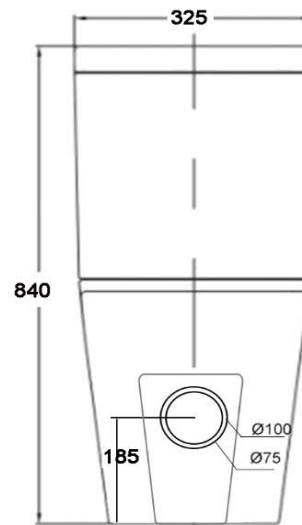

CRIZTO®

*a beautiful bathroom speaks well of its owner,
 make yours speak for you!*

SANITARY WARE SPECIFICATIONS & TECHNICAL DRAWINGS

MODEL NO.

CWC-2530-WTP

SERIES

WATER CLOSET

DESCRIPTION

CRIZTO ONE PIECE WC SUITE

DIMENSION

SCALE

DATE

01-10-2022

DRAWING NO.

CWC-2530-WTP-01