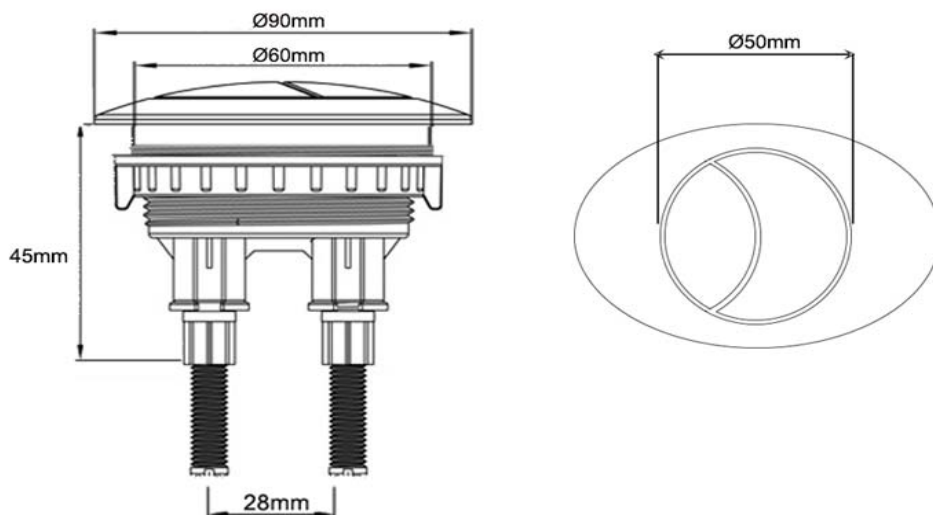

SANITARY WARE SPECIFICATIONS & TECHNICAL DRAWINGS

	MODEL NO. CWC-DPB-C1	SERIES PUSH BUTTON
	DESCRIPTION CRIZTO WC DUAL PUSH BUTTON	
	DIMENSION	
	SCALE	DATE