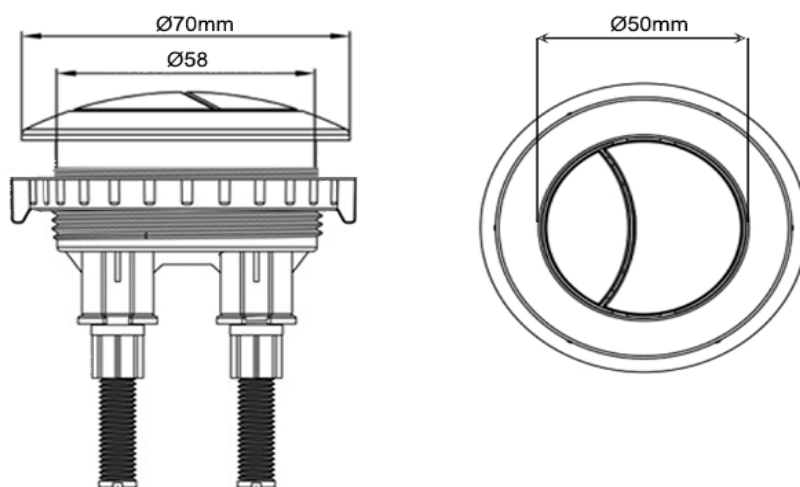

CRIZTO[®]
*a beautiful bathroom speaks well of its owner,
 make yours speak for you!*

SANITARY WARE SPECIFICATIONS & TECHNICAL DRAWINGS

	MODEL NO. CWC-DPB-C2		SERIES PUSH BUTTON
	DESCRIPTION CRIZTO WC DUAL PUSH BUTTON		
	DIMENSION		
	SCALE	DATE	DRAWING NO. CWC-DPB-C2-01