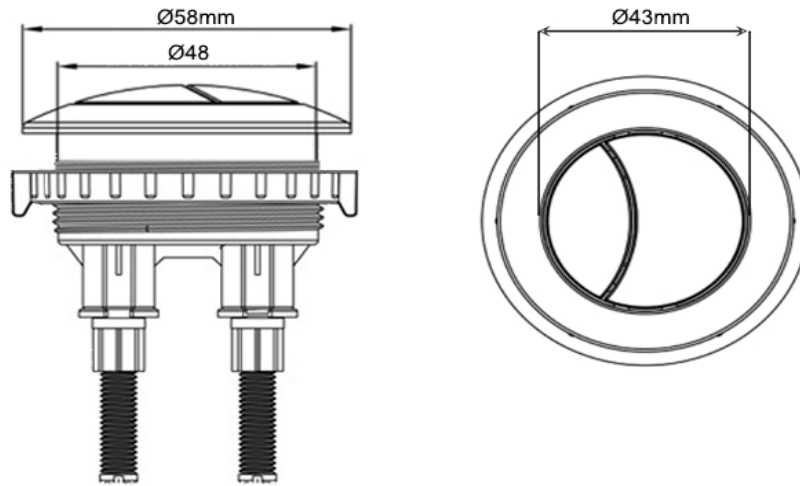

**CRIZTO**<sup>®</sup>

*a beautiful bathroom speaks well of its owner,  
 make yours speak for you!*

**SANITARY WARE SPECIFICATIONS & TECHNICAL DRAWINGS**

MODEL NO.

**CWC-DPB-C3**

SERIES

**PUSH BUTTON**

DESCRIPTION

CRIZTO WC DUAL PUSH BUTTON

DIMENSION

SCALE

DATE

DRAWING NO.

**CWC-DPB-C3-01**