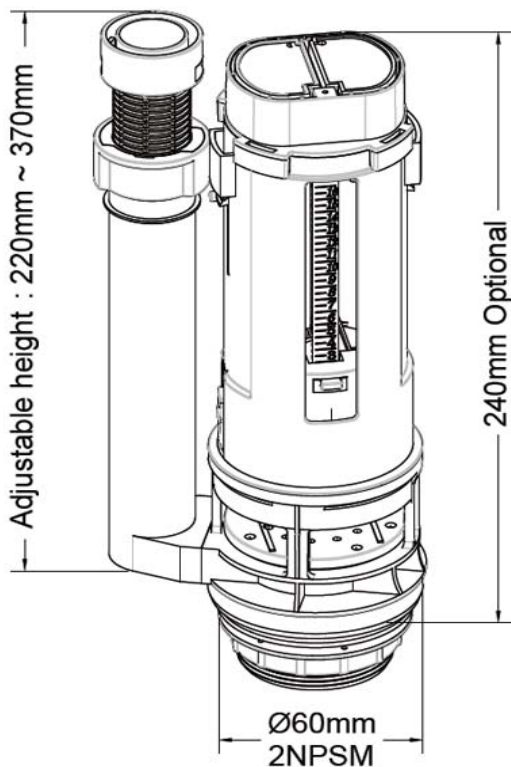

CRIZTO[®]
*a beautiful bathroom speaks well of its owner,
 make yours speak for you!*

SANITARY WARE SPECIFICATIONS & TECHNICAL DRAWINGS

MODEL NO.

CWC-FVD22-1PM

SERIES

FLUSH VALVE

DESCRIPTION

CRIZTO WC FLUSH VALVE

DIMENSION

SCALE

DATE

DRAWING NO.

CWC-FVD22-1PM-01