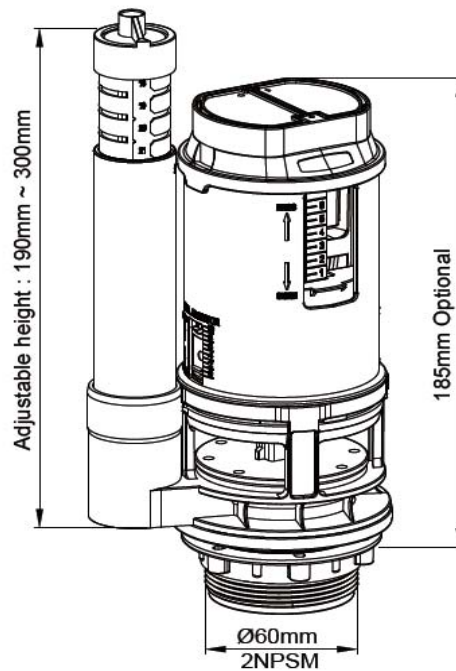

**CRIZTO**<sup>®</sup>*a beautiful bathroom speaks well of its owner,  
make yours speak for you!***SANITARY WARE SPECIFICATIONS & TECHNICAL DRAWINGS**

MODEL NO.

**CWC-FVD22-1PS**

SERIES

**FLUSH VALVE**

DESCRIPTION

CRIZTO WC FLUSH VALVE

DIMENSION

SCALE

DATE

DRAWING NO.

**CWC-FVD22-1PS-01**