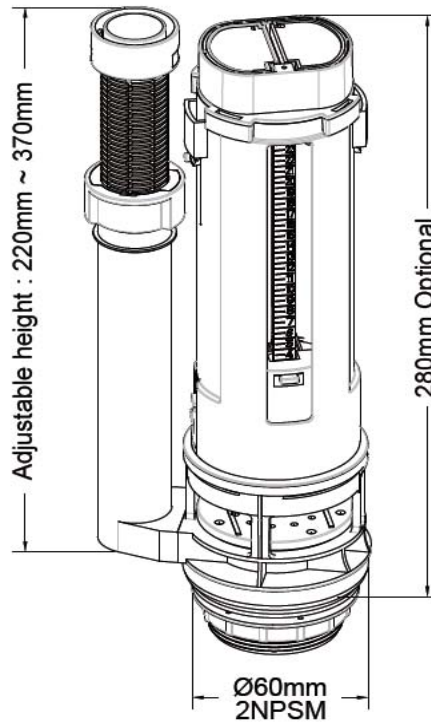

CRIZTO[®]*a beautiful bathroom speaks well of its owner,
make yours speak for you!***SANITARY WARE SPECIFICATIONS & TECHNICAL DRAWINGS**

MODEL NO.

CWC-FVD22-2PL

SERIES

FLUSH VALVE

DESCRIPTION

CRIZTO TWO PIECE WC FLUSH VALVE

DIMENSION

SCALE

DATE

DRAWING NO.

CWC-FVD22-2PL-01