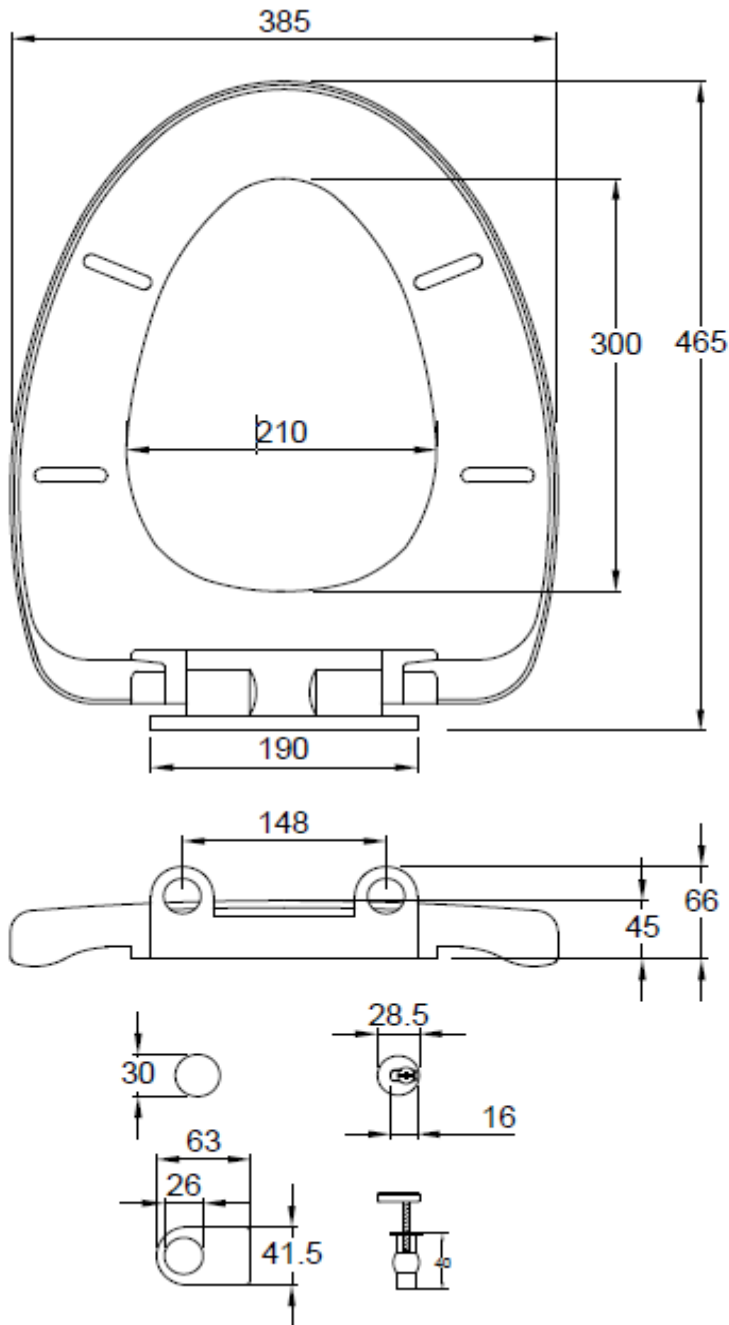

CRIZTO
*a beautiful bathroom speaks well of its owner,
 make yours speak for you*

SANITARY WARE SPECIFICATIONS & TECHNICAL DRAWINGS

MODEL NO.	CWC-SC-2330		SERIES	SEAT COVER
DESCRIPTION	CRIZTO ANTI SLAM PP SEAT COVER			
DIMENSION				
SCALE	DATE	DRAWING NO.		
	01-06-2018	CWC-SC-2330-01		