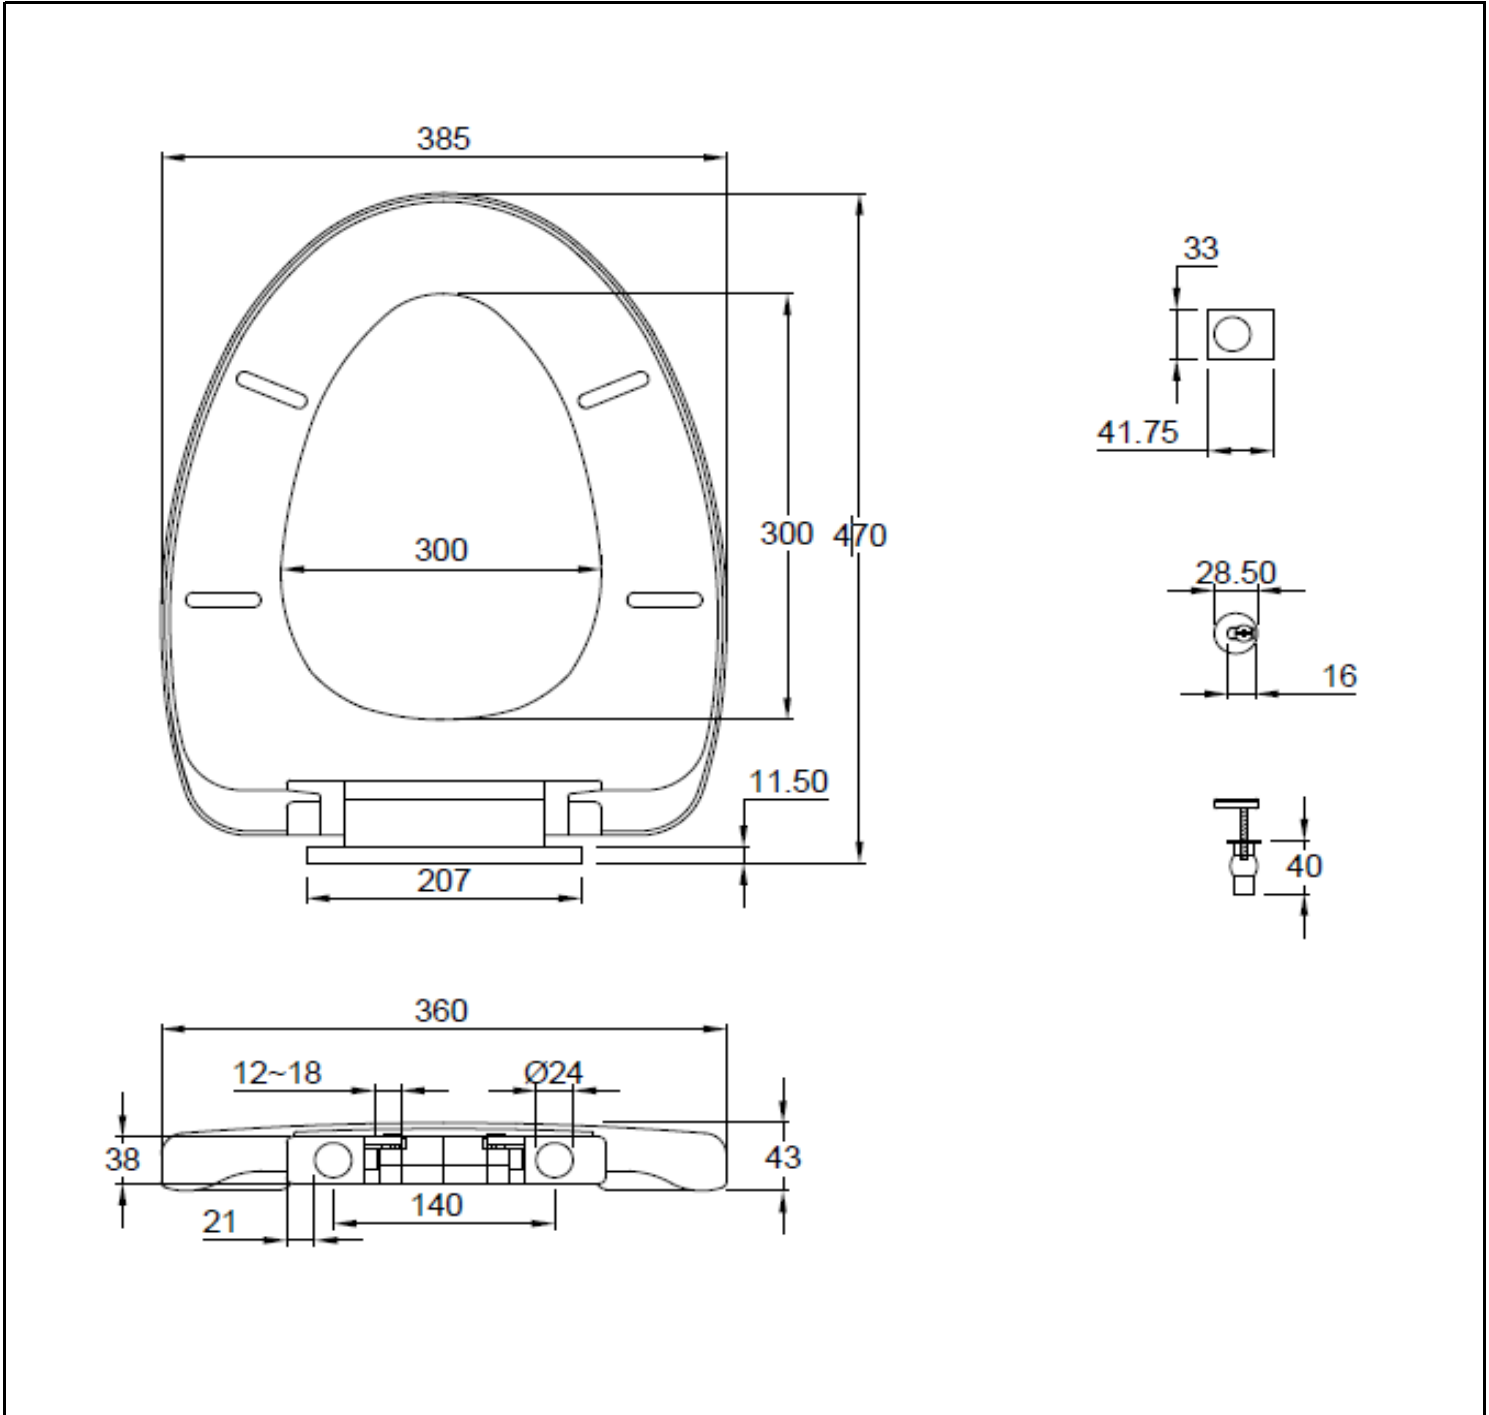

CRIZTO[®]
*a beautiful bathroom speaks well of its owner,
 make yours speak for you*

SANITARY WARE SPECIFICATIONS & TECHNICAL DRAWINGS

	MODEL NO. CWC-SC-2340	SERIES SEAT COVER
	DESCRIPTION CRIZTO DUKE SEAT COVER WT	
	DIMENSION	
	SCALE	DATE 01-06-2018