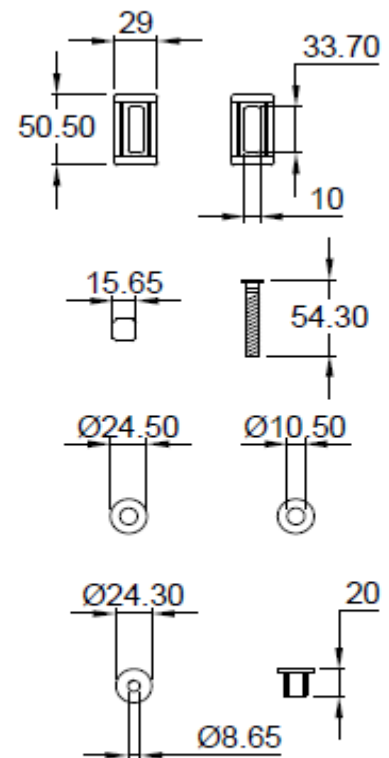

**CRIZTO**<sup>®</sup>  
*a beautiful bathroom speaks well of its owner,  
 make yours speak for you*

**SANITARY WARE SPECIFICATIONS & TECHNICAL DRAWINGS**

MODEL NO.	<b>CWC-SC-2350</b>		SERIES	<b>SEAT COVER</b>	
DESCRIPTION	CRIZTO YOKE SEAT COVER WT				
DIMENSION					
SCALE	DATE	DRAWING NO.			
	01-06-2018	CWC-SC-2350-01			