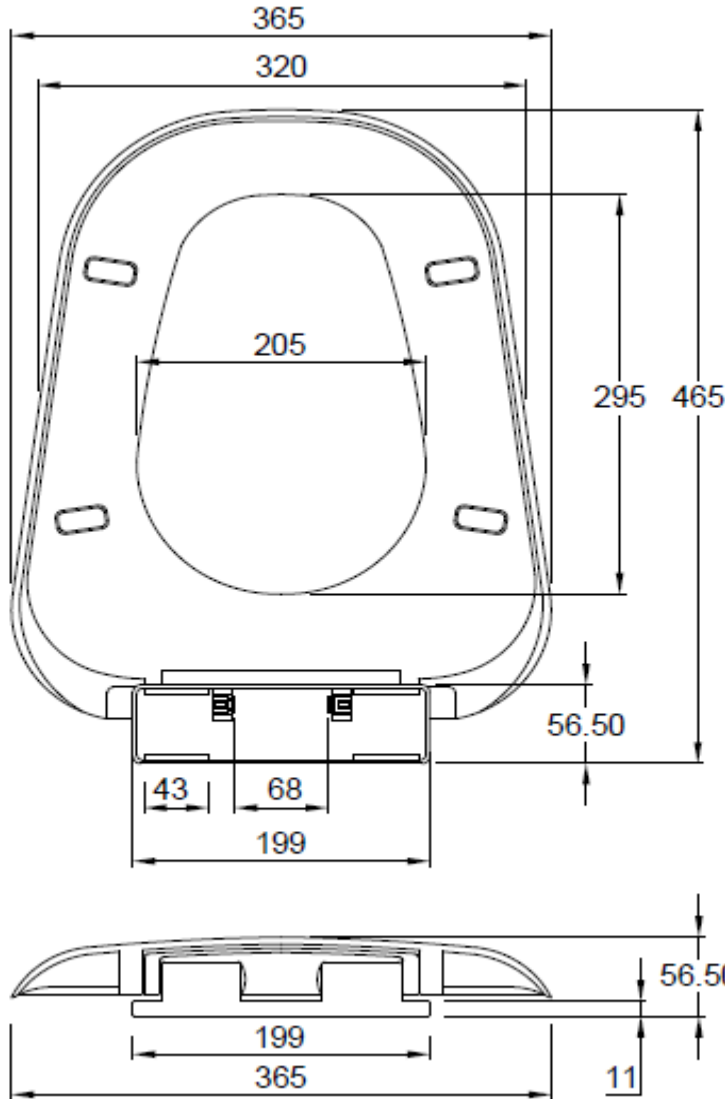

**CRIZTO**<sup>®</sup>  
*a beautiful bathroom speaks well of its owner,  
 make yours speak for you*

**SANITARY WARE SPECIFICATIONS & TECHNICAL DRAWINGS**

MODEL NO.	<b>CWC-SC-2350</b>		SERIES	<b>SEAT COVER</b>	
DESCRIPTION	CRIZTO YOKE SEAT COVER WT				
DIMENSION					
SCALE	DATE	DRAWING NO.			
	01-06-2018	CWC-SC-2350-01			