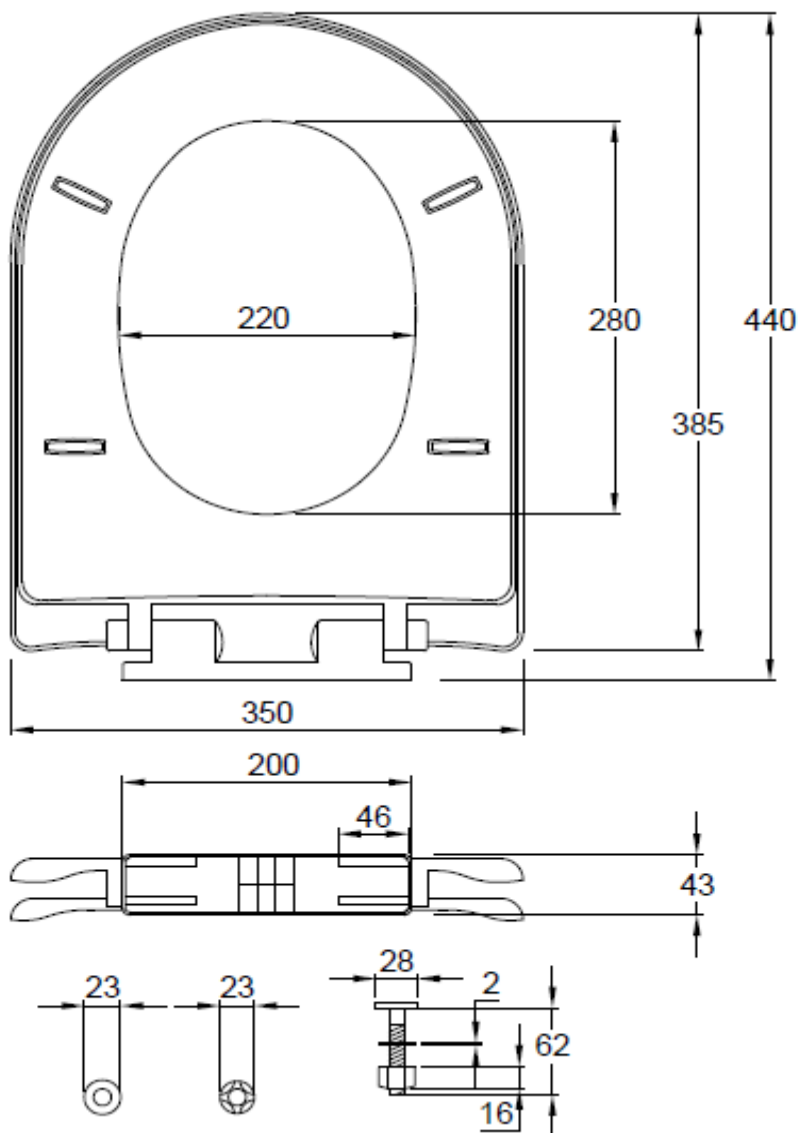

CRIZTO*a beautiful bathroom speaks well of its owner,
make yours speak for you***SANITARY WARE SPECIFICATIONS & TECHNICAL DRAWINGS**

MODEL NO.

CWC-SC-2815

SERIES

SEAT COVER

DESCRIPTION

CRIZTO YOKE SEAT COVER WT

DIMENSION

SCALE

DATE

01-06-2018

DRAWING NO.

CWC-SC-2815-01