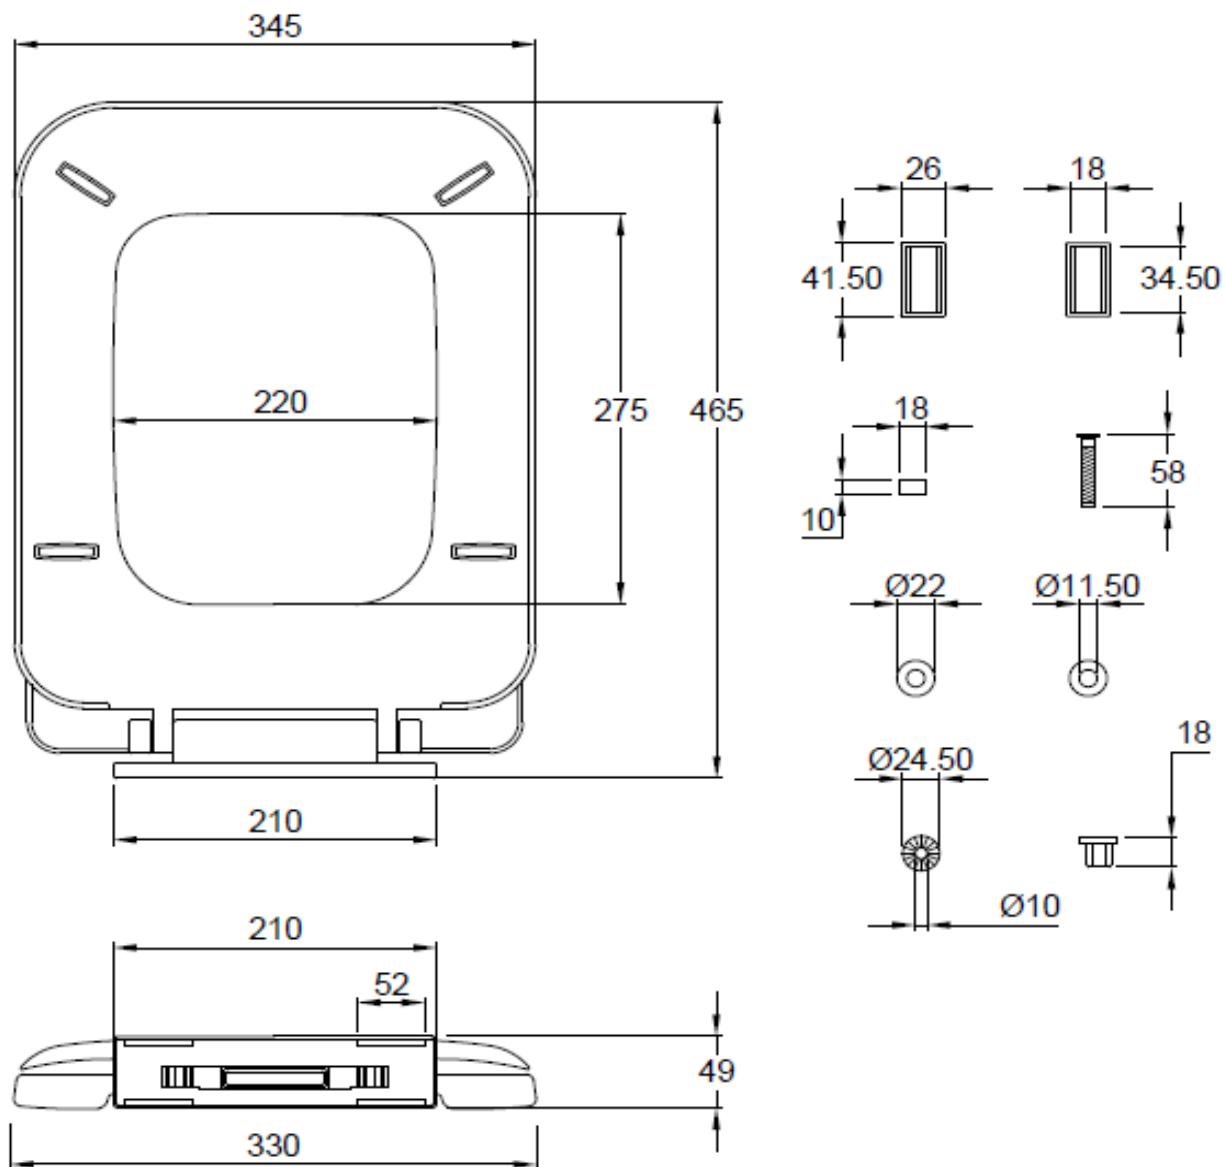

CRIZTO
*a beautiful bathroom speaks well of its owner,
 make yours speak for you*

SANITARY WARE SPECIFICATIONS & TECHNICAL DRAWINGS

	MODEL NO.	CWC-SC-2821	SERIES	SEAT COVER
	DESCRIPTION	CRIZTO MITO SEAT & COVER WT		
	DIMENSION			
	SCALE	DATE	DRAWING NO.	
		01-06-2018	CWC-SC-2821-01	