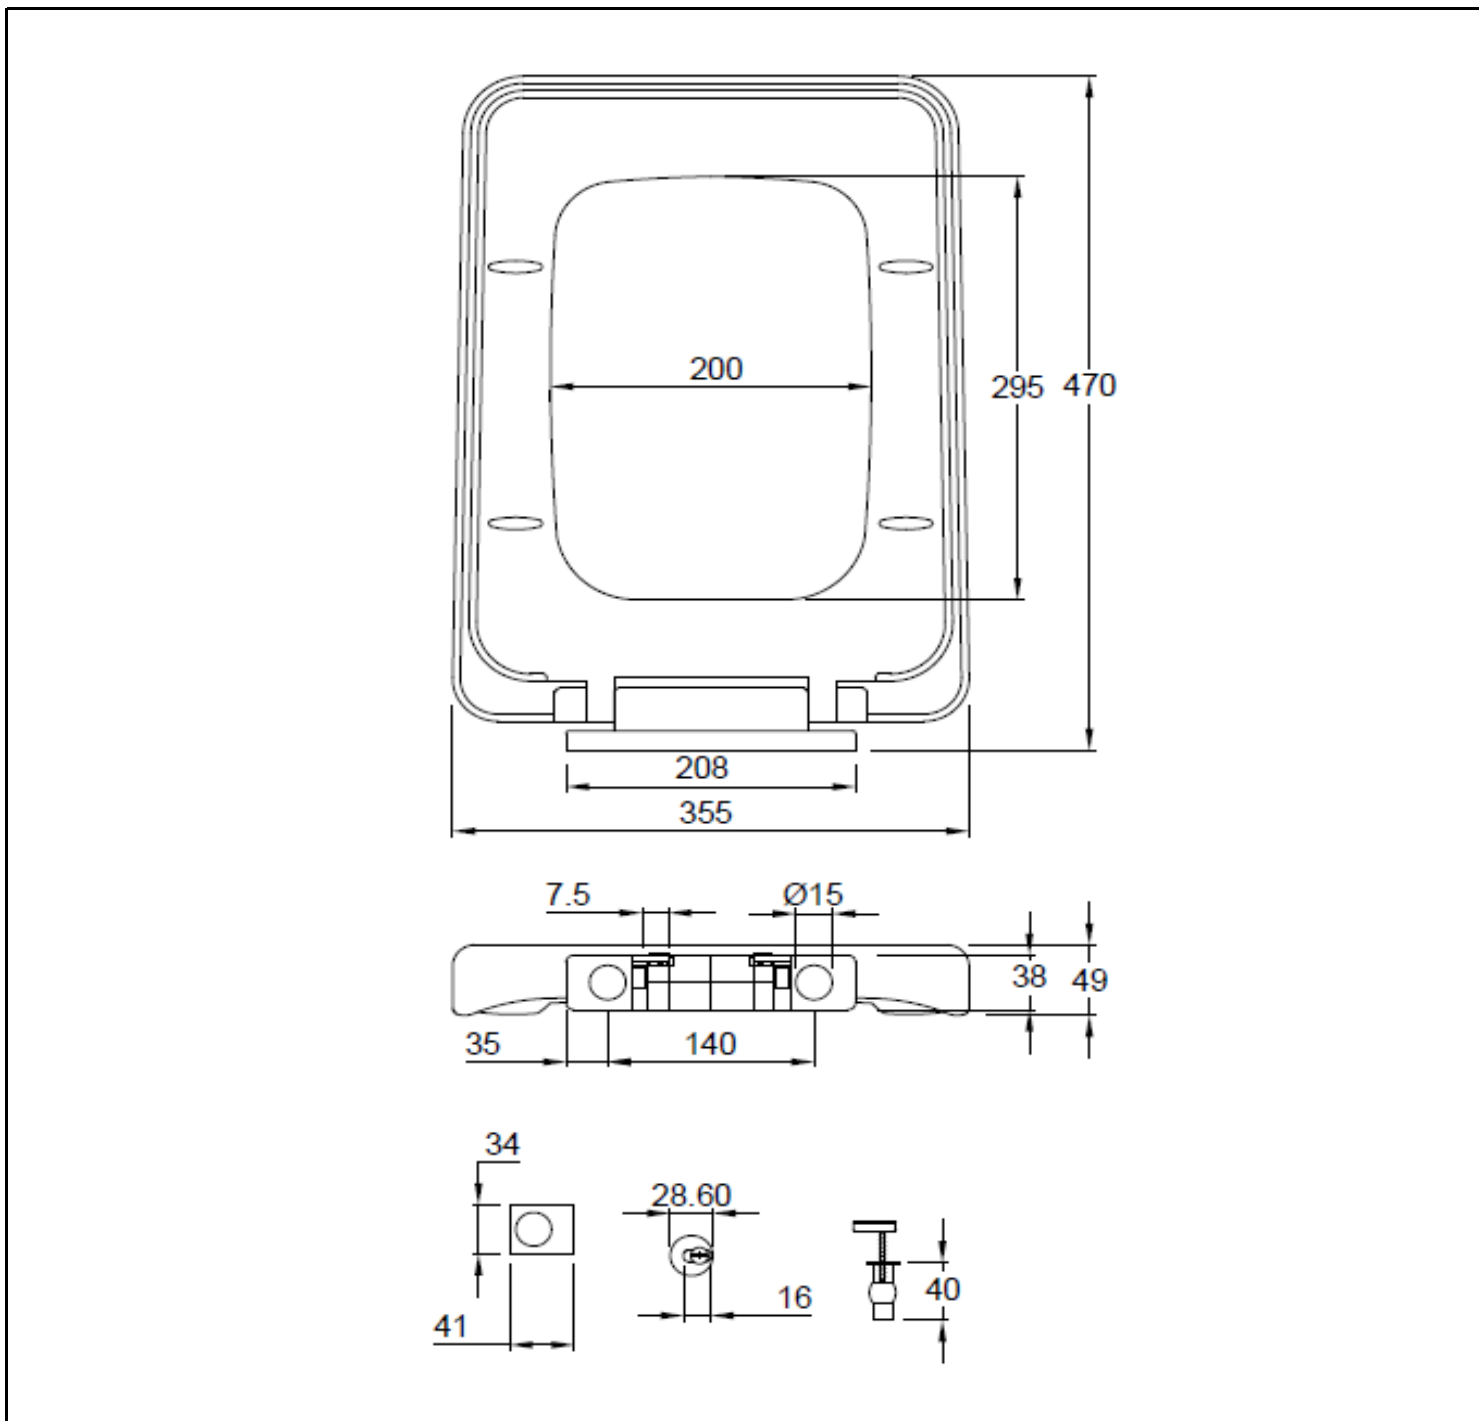

CRIZTO
*a beautiful bathroom speaks well of its owner,
 make yours speak for you*

SANITARY WARE SPECIFICATIONS & TECHNICAL DRAWINGS

	MODEL NO.	CWC-SCPP-03	SERIES	SEAT COVER
	DESCRIPTION	CRIZTO ANTI SLAM PP SEAT COVER		
	DIMENSION			
	SCALE	DATE	DRAWING NO.	
		01-06-2018	CWC-SCPP-03-01	