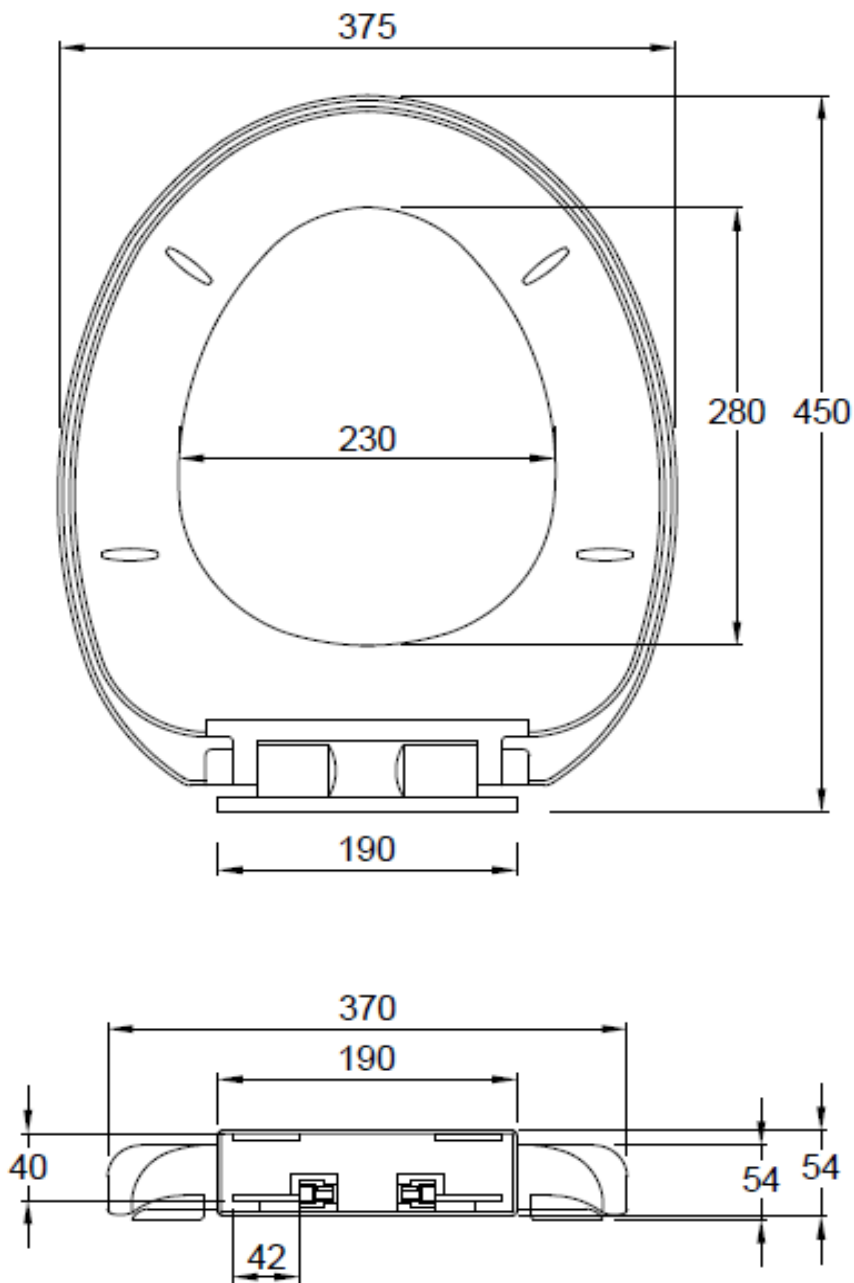

CRIZTO[®]
*a beautiful bathroom speaks well of its owner,
 make yours speak for you*

SANITARY WARE SPECIFICATIONS & TECHNICAL DRAWINGS

MODEL NO. CWC-SCPP-08		SERIES SEAT COVER
DESCRIPTION CRIZTO ANTI SLAM PP SEAT COVER		
DIMENSION		
SCALE	DATE 01-06-2018	DRAWING NO. CWC-SCPP-08-01