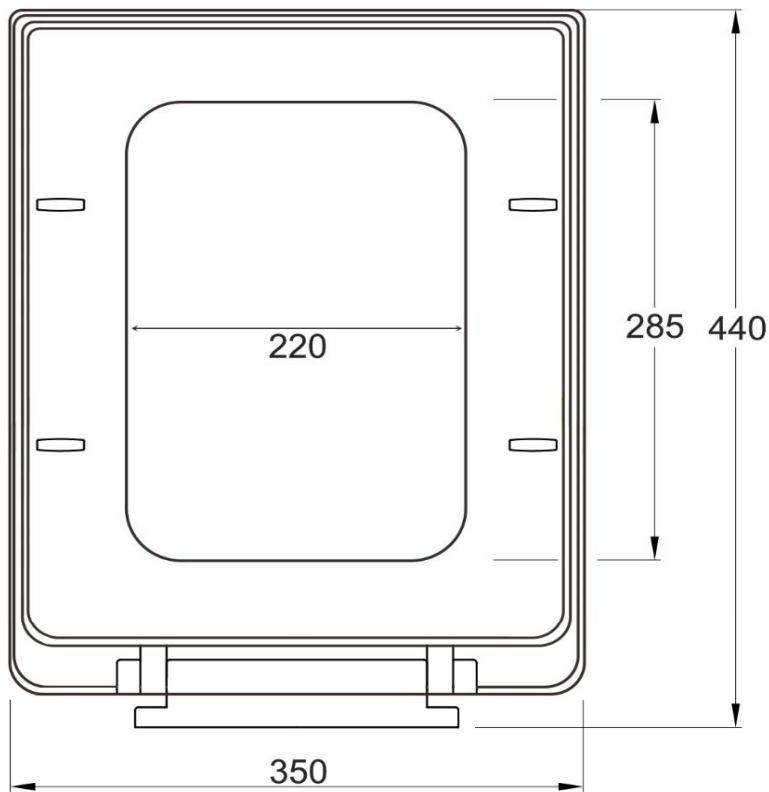

CRIZTO[®]
*a beautiful bathroom speaks well of its owner,
 make yours speak for you*

SANITARY WARE SPECIFICATIONS & TECHNICAL DRAWINGS

MODEL NO.	CWC-SCPP-15		SERIES	SEAT COVER	
DESCRIPTION	CRIZTO ANTI SLAM PP SEAT COVER				
DIMENSION					
SCALE	DATE	DRAWING NO.			
	01-06-2018	CWC-SCPP-15-01			