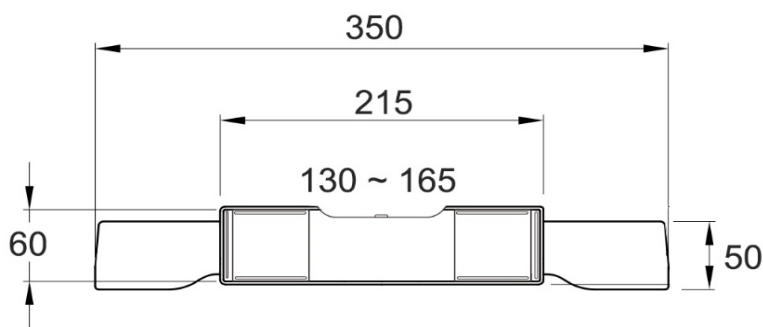

CRIZTO[®]
*a beautiful bathroom speaks well of its owner,
 make yours speak for you*

SANITARY WARE SPECIFICATIONS & TECHNICAL DRAWINGS

MODEL NO.	CWC-SCPP-15		SERIES	SEAT COVER	
DESCRIPTION	CRIZTO ANTI SLAM PP SEAT COVER				
DIMENSION					
SCALE	DATE	DRAWING NO.			
	01-06-2018	CWC-SCPP-15-01			