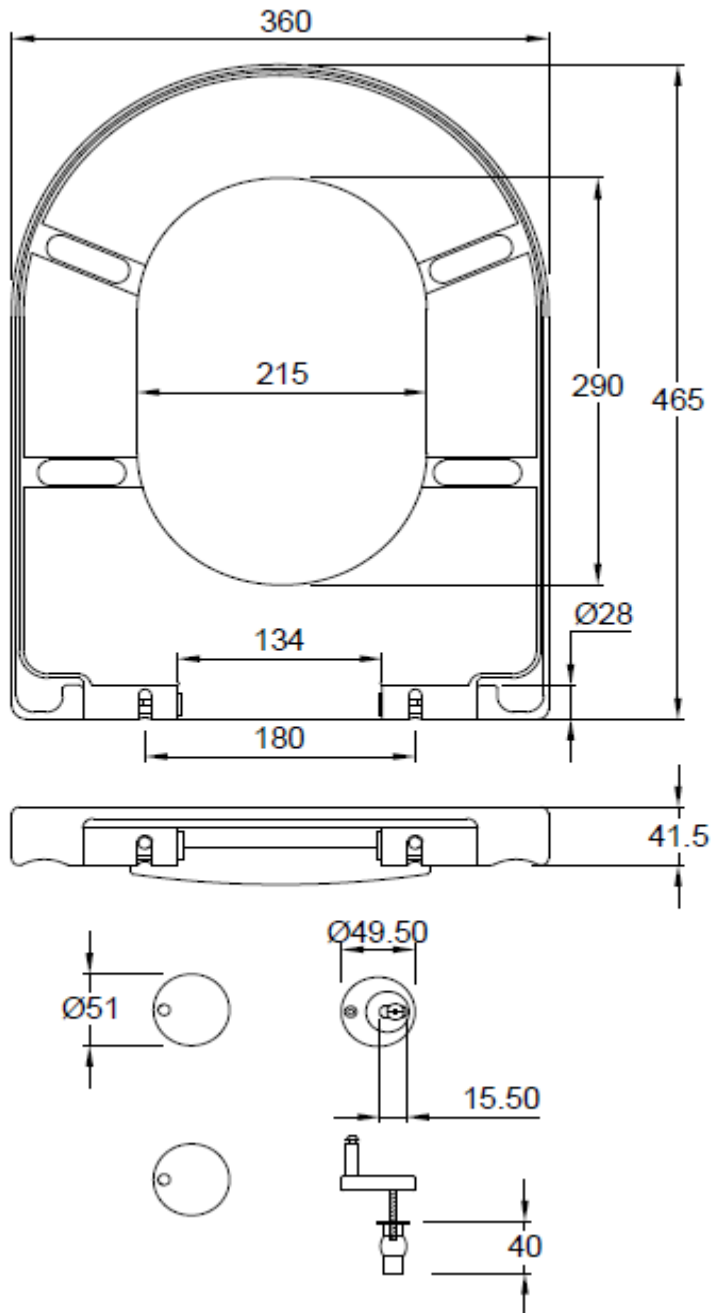

CRIZTO[®]
*a beautiful bathroom speaks well of its owner,
 make yours speak for you*

SANITARY WARE SPECIFICATIONS & TECHNICAL DRAWINGS

MODEL NO.	CWC-SCUF-02		SERIES	SEAT COVER	
DESCRIPTION	CRIZTO ANTI SLAM UF SEAT COVER				
DIMENSION					
SCALE	DATE	DRAWING NO.			
	01-06-2018	CWC-SCUF-02-01			