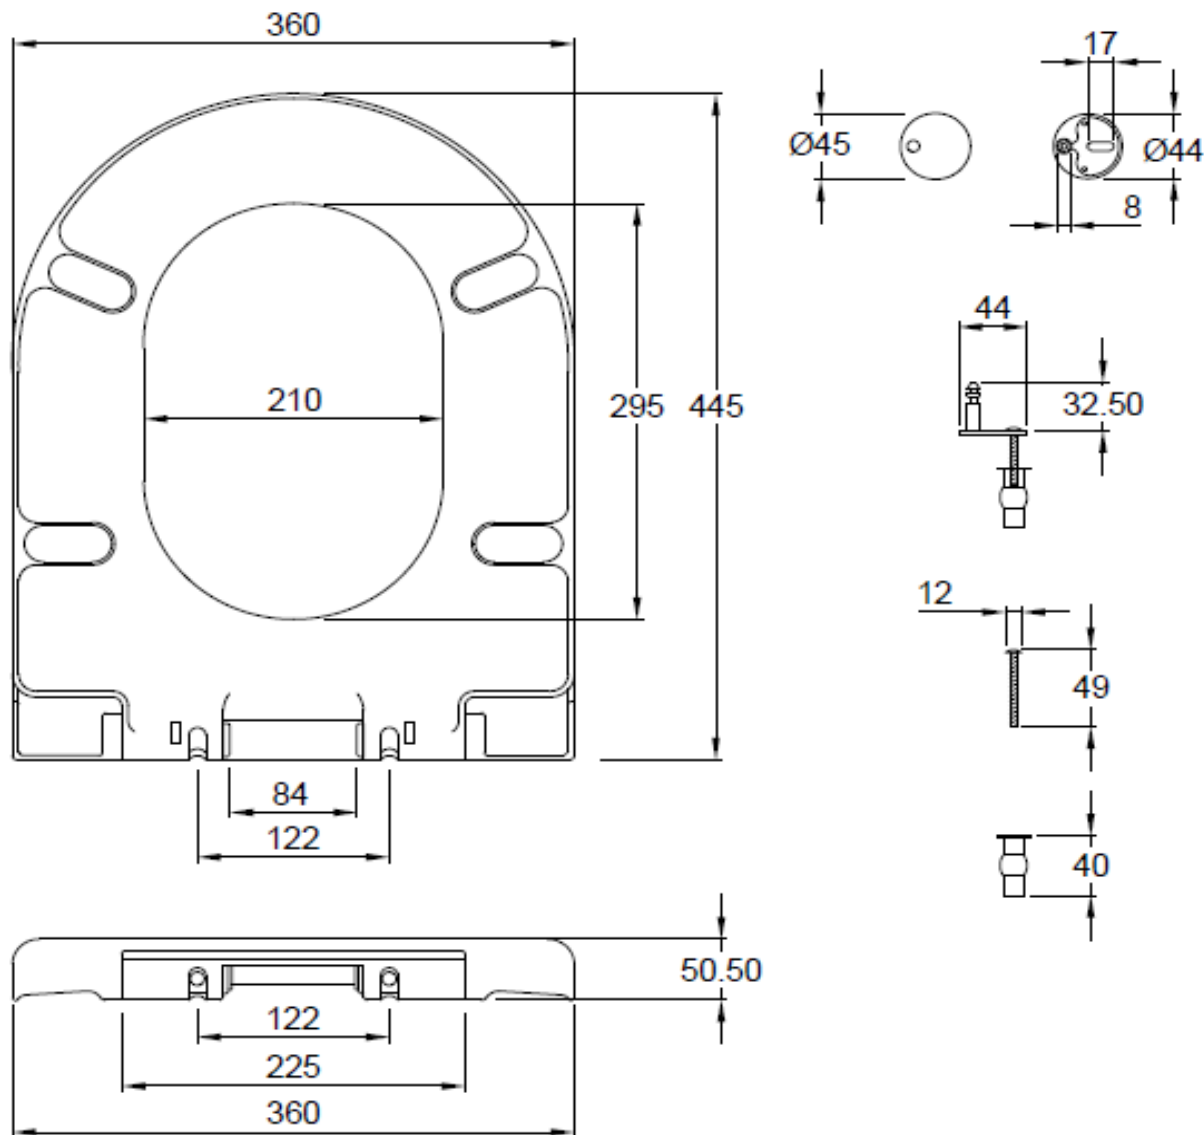

CRIZTO
*a beautiful bathroom speaks well of its owner,
 make yours speak for you*

SANITARY WARE SPECIFICATIONS & TECHNICAL DRAWINGS

MODEL NO.	CWC-SCUF-10		SERIES	SEAT COVER	
DESCRIPTION	CRIZTO ANTI SLAM UF SEAT COVER				
DIMENSION					
SCALE	DATE	DRAWING NO.			
	01-06-2018	CWC-SCUF-10-01			