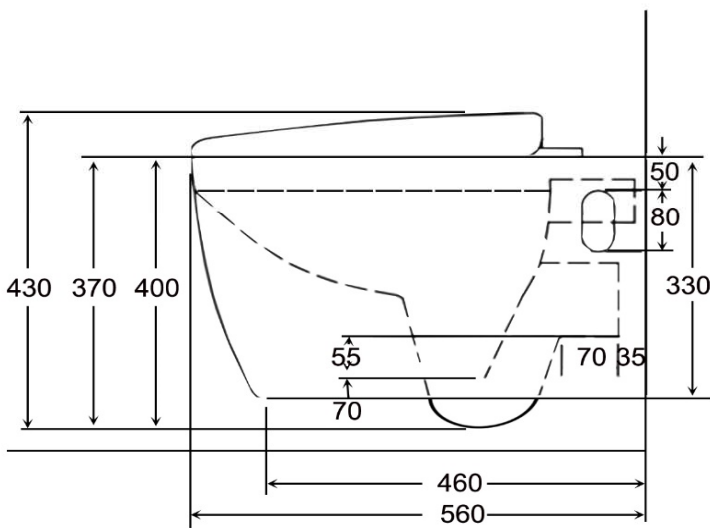

SANITARY WARE SPECIFICATIONS & TECHNICAL DRAWINGS

MODEL NO.

CWC-WH223-WTP

SERIES

LARIMAR

DESCRIPTION

CRIZTO LARIMAR WALL HUNG WC FOR CONCEALED TANK

DIMENSION

SCALE

1:10

DATE

01-09-2021

DRAWING NO.

CWC-WH223-WTP-01