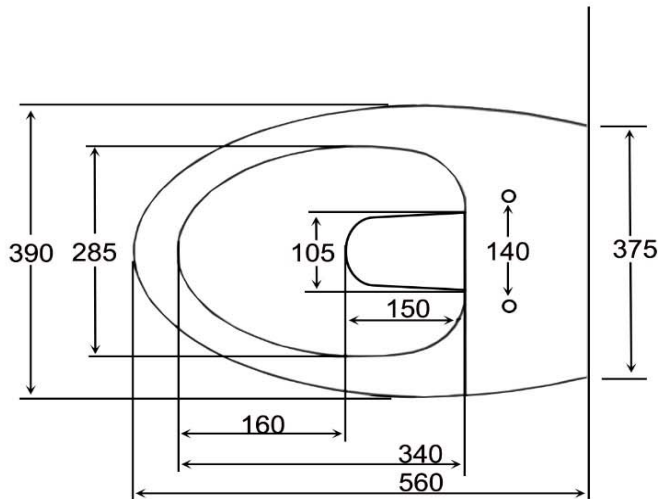

SANITARY WARE SPECIFICATIONS & TECHNICAL DRAWINGS

MODEL NO.

CWC-WH223-WTP

SERIES

LARIMAR

DESCRIPTION

CRIZTO LARIMAR WALL HUNG WC FOR CONCEALED TANK

DIMENSION

SCALE

1:10

DATE

01-09-2021

DRAWING NO.

CWC-WH223-WTP-01