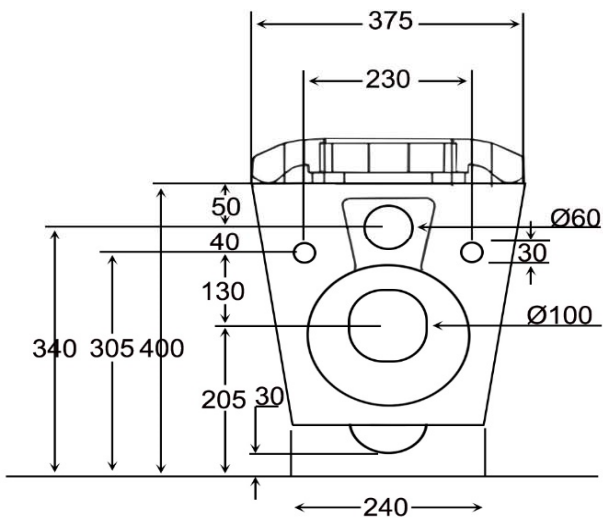

SANITARY WARE SPECIFICATIONS & TECHNICAL DRAWINGS

MODEL NO.

CWC-WH223-WTP

SERIES

LARIMAR

DESCRIPTION

CRIZTO LARIMAR WALL HUNG WC FOR CONCEALED TANK

DIMENSION

SCALE

1:10

DATE

01-09-2021

DRAWING NO.

CWC-WH223-WTP-01