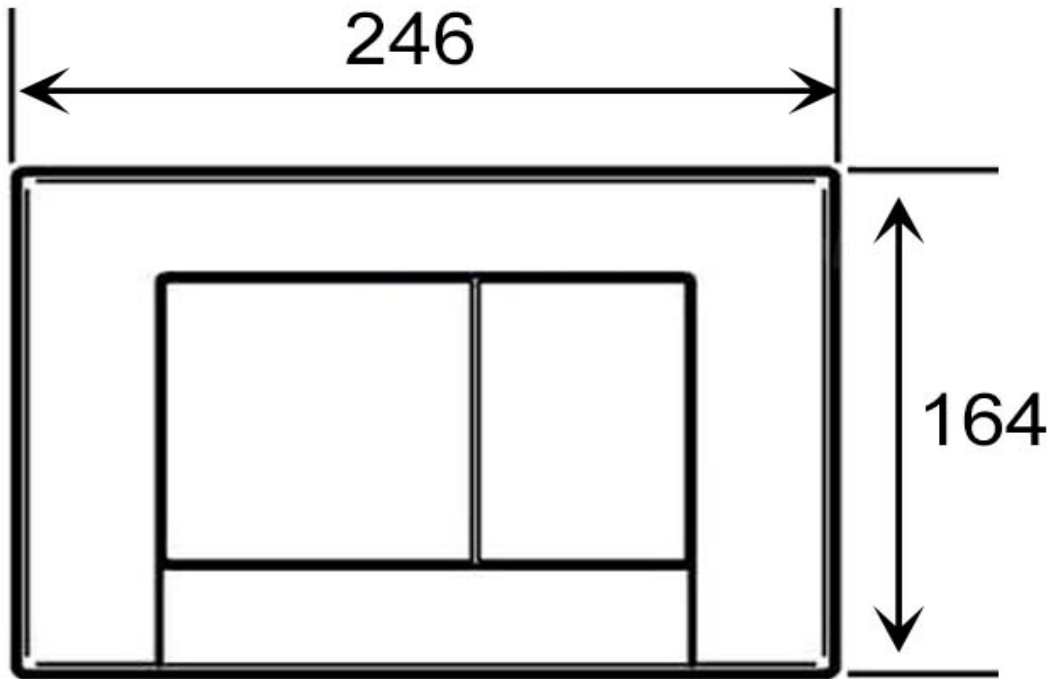

**CRIZTO**<sup>®</sup>  
*a beautiful bathroom speaks well of its owner,  
 make yours speak for you.™*

**SANITARY WARE SPECIFICATIONS & TECHNICAL DRAWINGS**

MODEL NO. <b>XG-115.777.GM.1</b>	SERIES <b>ACTUATOR</b>	
DESCRIPTION <b>GEBERIT BOLERO DUAL FLUSH ACTUATOR - SATINOX</b>		
DIMENSION		
SCALE	DATE <b>01-10-2017</b>	DRAWING NO. <b>XG-115.777.GM.1-01</b>