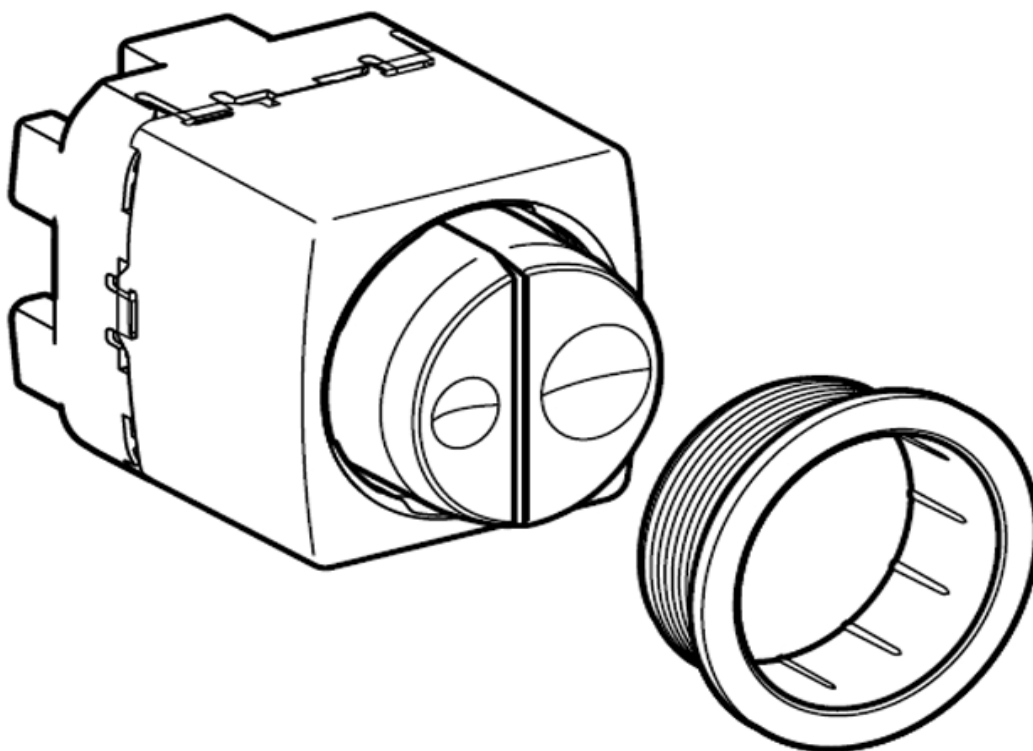

CRIZTO[®]
*a beautiful bathroom speaks well of its owner,
 make yours speak for you!*

SANITARY WARE SPECIFICATIONS & TECHNICAL DRAWINGS

	MODEL NO.	XG-242.548.00.1	SERIES	COLLAR
	DESCRIPTION			
	COLLAR FOR WALL MOUNTE ACTUATOR WC FLUSH CONTROL			
	DIMENSION			
SCALE	DATE	DRAWING NO.		
	01-10-2017	XG-242.548.00.1-01		