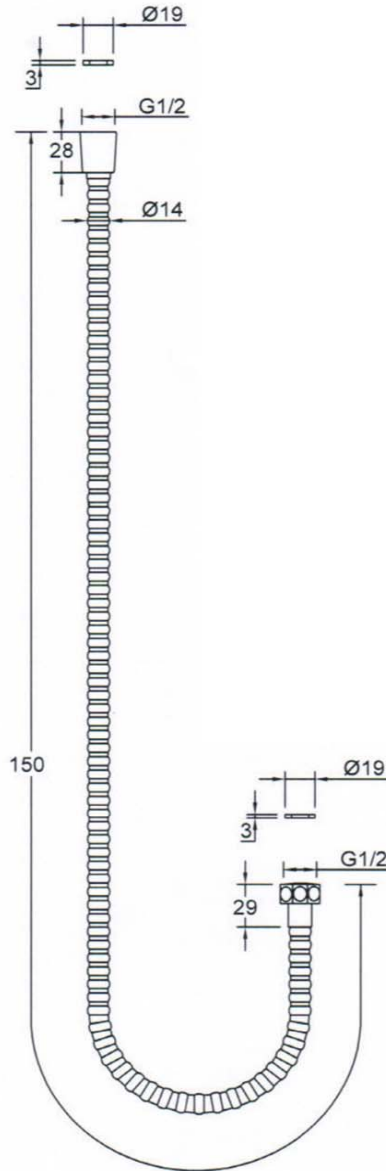

CRIZTO[®]
*a beautiful bathroom speaks well of its owner,
 make yours speak for you!*

SANITARY WARE SPECIFICATIONS & TECHNICAL DRAWINGS

MODEL NO.	CF-150A		SERIES	FITTING SERIES	
DESCRIPTION	CRIZTO BABOO FLEXIBLE HOSE				
DIMENSION					
SCALE	0.30KG	DATE	01-12-2016	DRAWING NO.	CF-150A-01