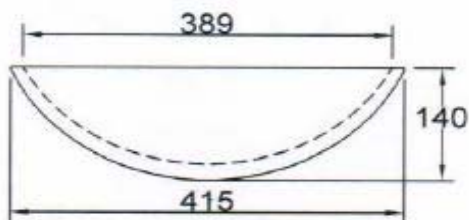

CRIZTO[®]
*a beautiful bathroom speaks well of its owner,
 make yours speak for you!*

SANITARY WARE SPECIFICATIONS & TECHNICAL DRAWINGS

MODEL NO.	Z-CGB-T1-TBL12		SERIES	GLASS BOWL	
DESCRIPTION	CRIZTO ROUND GLASS BOWL (TRANSPARENT BLUE)				
DIMENSION	D415MM X H140MM X T13MM X D120MM				
SCALE	5KG	DATE	01-12-2016	DRAWING NO.	Z-CGB-T1-TBL12-01