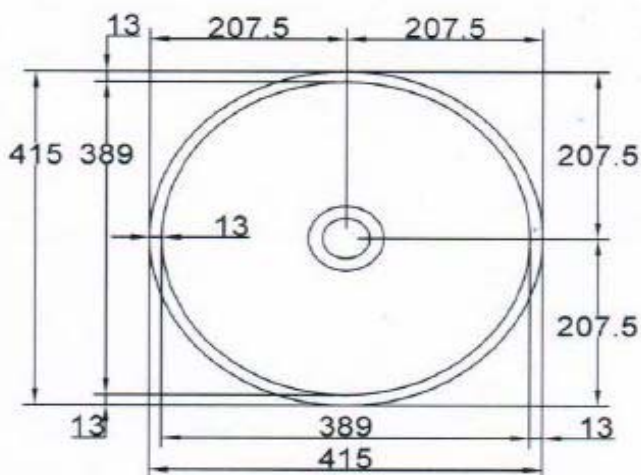

CRIZTO[®]
*a beautiful bathroom speaks well of its owner,
 make yours speak for you!*

SANITARY WARE SPECIFICATIONS & TECHNICAL DRAWINGS

MODEL NO.	Z-CGB-T1-TBL12		SERIES	GLASS BOWL	
DESCRIPTION	CRIZTO ROUND GLASS BOWL (TRANSPARENT BLUE)				
DIMENSION	D415MM X H140MM X T13MM X D120MM				
SCALE	5KG	DATE	01-12-2016	DRAWING NO.	Z-CGB-T1-TBL12-01