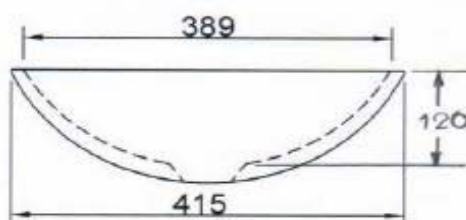

CRIZTO[®]
*a beautiful bathroom speaks well of its owner,
 make yours speak for you!*

SANITARY WARE SPECIFICATIONS & TECHNICAL DRAWINGS

MODEL NO.	Z-CGB-T1-TBL12		SERIES	GLASS BOWL	
DESCRIPTION	CRIZTO ROUND GLASS BOWL (TRANSPARENT BLUE)				
DIMENSION	D415MM X H140MM X T13MM X D120MM				
SCALE	5KG	DATE	01-12-2016	DRAWING NO.	Z-CGB-T1-TBL12-01